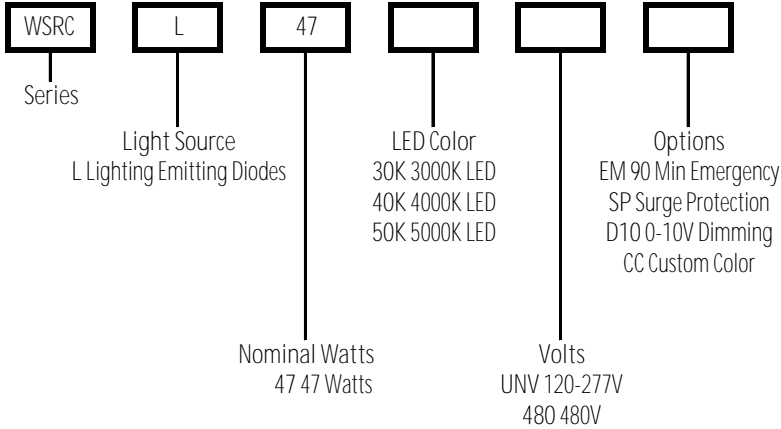

ORDERING/SPECIFYING INFORMATION:

EXAMPLE: WSRC L 47 40K UNV