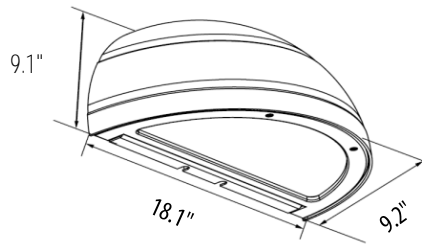

SPECIFICATIONS

OPTIONS/ACCESSORIES

Specifications Subject to Change