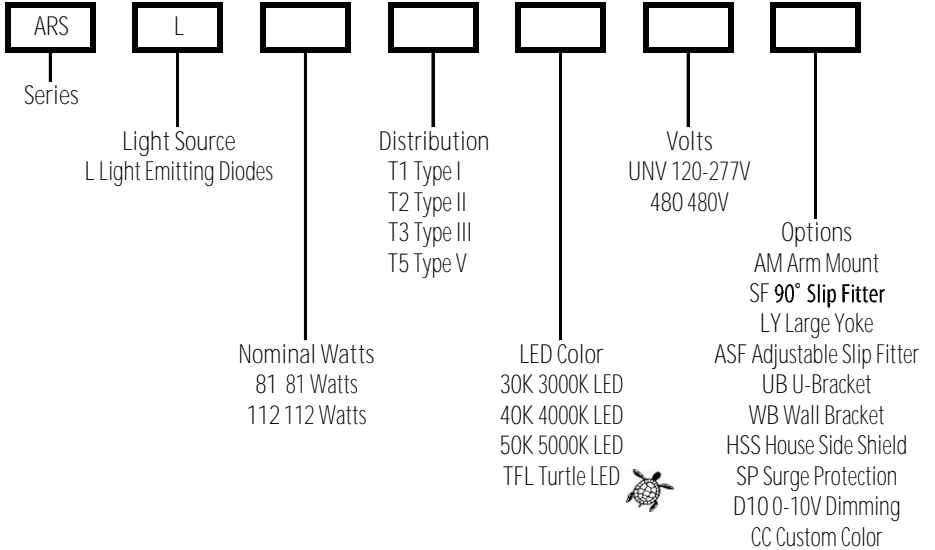

**INSTALLATION**

- Various Mounting Options (See Options)

**CERTIFICATIONS/LISTINGS**

- CSA Listed
- IP66
- Listed for Wet Locations

PROJECT \_\_\_\_\_ TYPE \_\_\_\_\_  
 QTY \_\_\_\_\_ NOTES \_\_\_\_\_ APPROVAL \_\_\_\_\_

**ORDERING/SPECIFYING INFORMATION:**

EXAMPLE: ARS L 81 T3 40K UNV

**SPECIFICATIONS**

**OPTIONS/ACCESSORIES**

Specifications Subject to Change