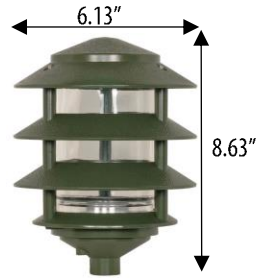

SPECIFICATIONS

OPTIONS/ACCESSORIES

Specifications Subject to Change