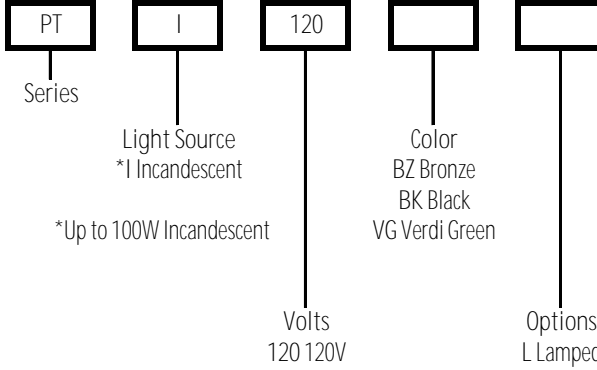

PT Series

SPECIFICATIONS

- Die Cast Aluminum Housing
- Bronze, Black or Verdi Green Finish
- 1/2" NPS Threaded
- Incandescent E26 Medium Base Socket
- Optional Lamped

APPLICATIONS

- General Area Lighting/Landscape Lighting
- Security, Driveways, Pathways
- Walkways, Sidewalks, Marinas

ELECTRICAL

- 120V; Up to 100 Watt Incandescent

INSTALLATION

- Ground Mount, 1/2" NPS Threaded (Conduit by Others)

CERTIFICATIONS/LISTINGS

- UL Listed
- Listed for Wet Locations

PROJECT _____ TYPE _____

QTY _____ NOTES _____ APPROVAL _____

ORDERING/SPECIFYING INFORMATION:

EXAMPLE: PT I 120 BZ L