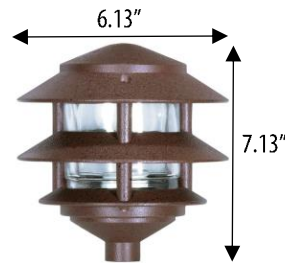

SPECIFICATIONS

OPTIONS/ACCESSORIES

Specifications Subject to Change