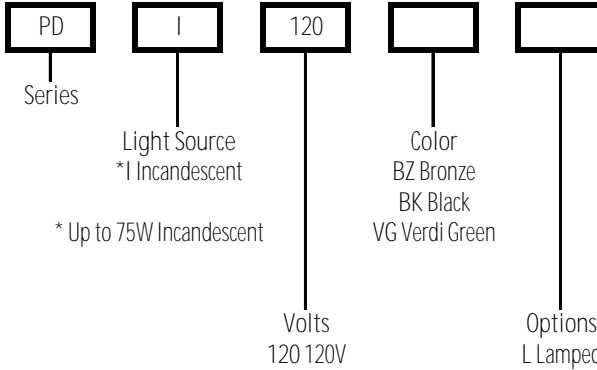

ORDERING/SPECIFYING INFORMATION:

EXAMPLE: PD I 120 BZ L