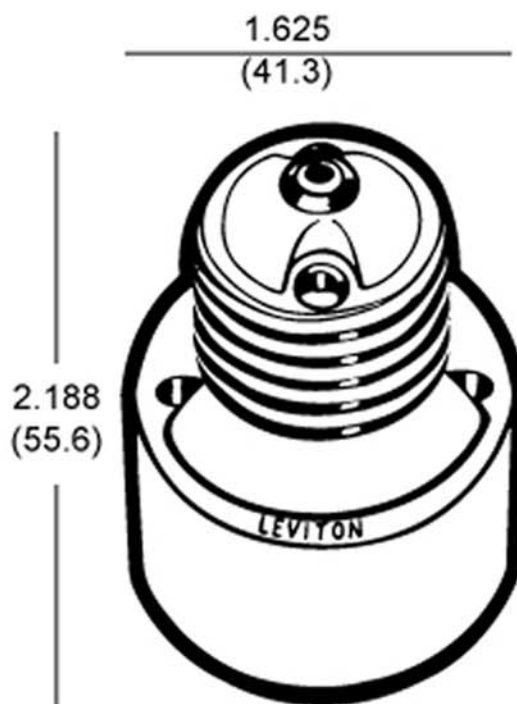

Socket Extenders

Medium Base Extender

E26

USA 
SOCKET

Fits lamp base(s): E26 medium base
Ratings: 660w - 250v
Material: Porcelain
Certifications: cULus
Mounting Style: Screw in
Overall Height: 2.188

Item # : 51956