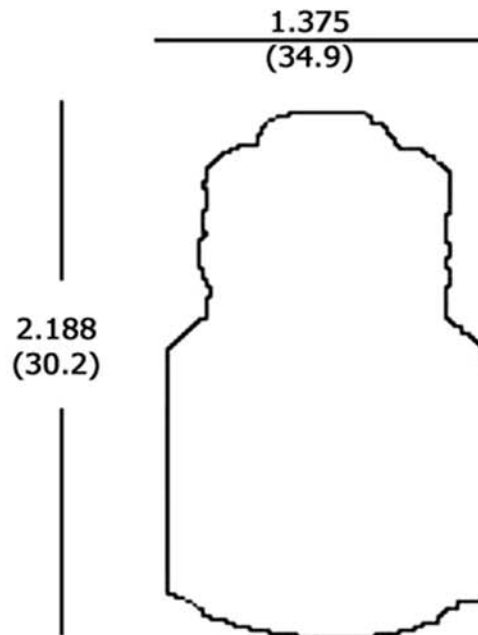

Socket Extender
Medium to Medium / Bakelite

E26

Fits lamp base(s): E26 medium base
Ratings: 660w - 250v
Material: Porcelain
Certifications: cULus
Mounting Style: Screw in
Overall Height: 2.188

Item # : 51955