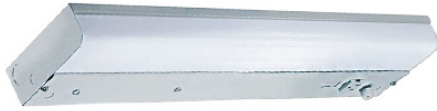

# Under Cabinet Fluorescent

UCF Series

**SPECIFICATIONS**

- Heavy Gauge Cold Rolled Steel Housing
- Durable White Baked Enamel
- White Acrylic Diffuser
- T5 Lamp Fluorescent Type
- Available in 8W, 13W, 16W, 21W & 42W
- Ideal for Under Counter Mounting
- Complete with Electronic Ballast
- Cool White Lamps Included