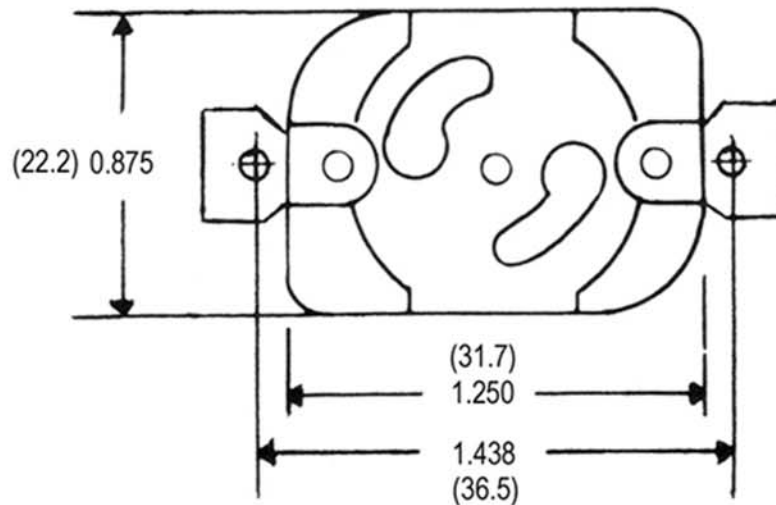

Starter Base Socket Holder

Snap In

USA 
SOCKET

Fits lamp base(s): Starter
Ratings: 660w - 250v
Material: Thermoplastic
Certifications: cULus, CSA listed
Mounting Style: Two hole mount
Overall Height: 0.475