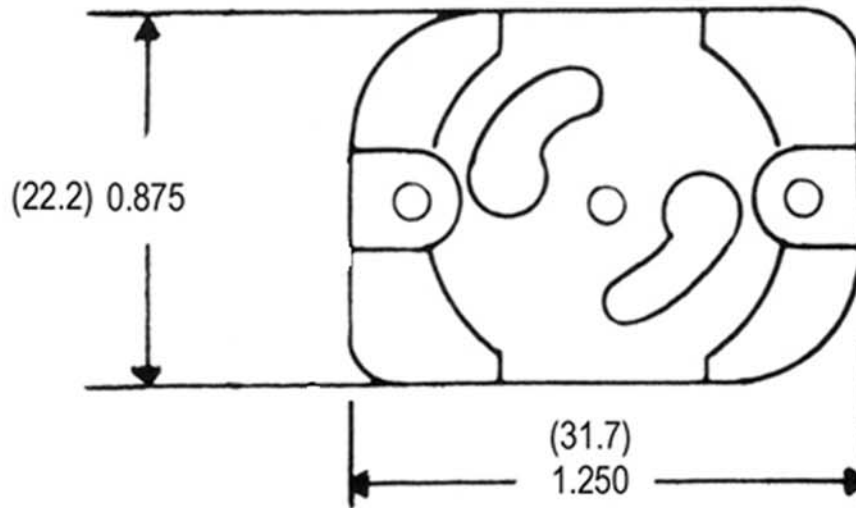

Starter Base Socket Holder

Screw Mount

USA 
SOCKET

Fits lamp base(s): Starter
Ratings: 660w - 250v
Material: Thermoplastic
Certifications: cULus, CSA listed
Mounting Style: Screw Down Quickwire
Terminal connection
Overall Height: 0.475

Item # : 50057

Order Code : SKSB / SCREW

AMERICA
 **LIGHT**

1489 W 13th St Riviera Beach, FL 33404

Sales@AmericaLight.com Ph (561) 296-0364 Fax (561) 296-0370