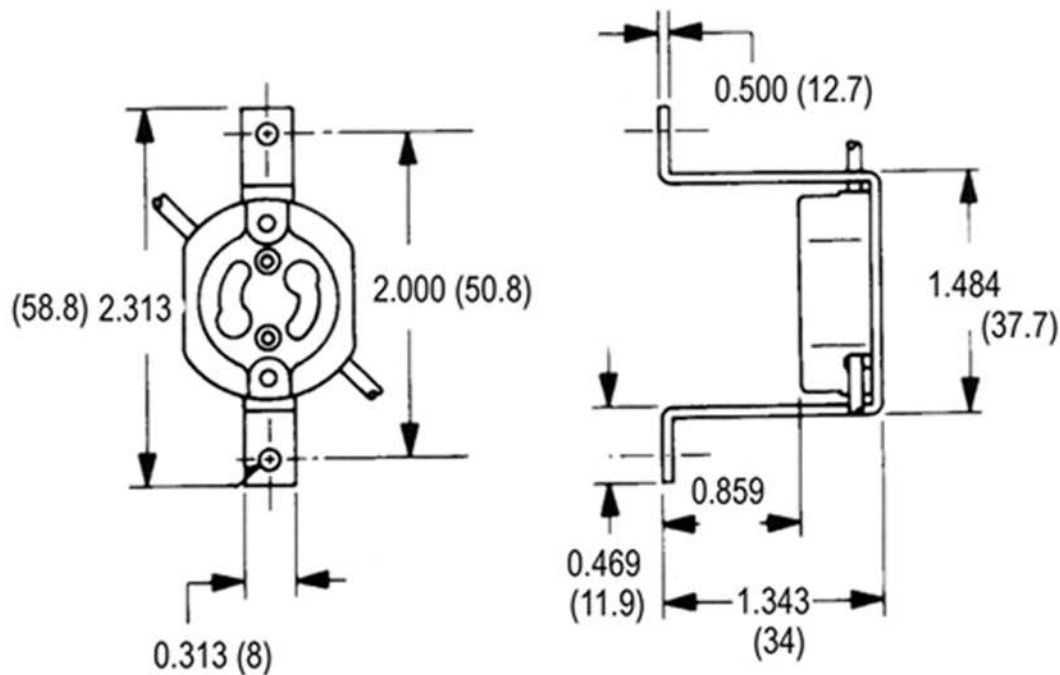

Starter Base Socket Holder

Recessed Flange Mount

Long Bracket with Holes Tapped #6-32

USA 
SOCKET

Fits lamp base(s): Starter
Ratings: 660w - 250v
Material: Thermoplastic
Certifications: UL, CSA listed, ENEC, VDE
Mounting Style: Bracket w/two through holes
Overall Height: 1.343

Item # : 50060

Order Code : SKSB / R-FLANGE

AMERICA
 **LIGHT**

1489 W 13th St Riviera Beach, FL 33404

Sales@AmericaLight.com Ph (561) 296-0364 Fax (561) 296-0370