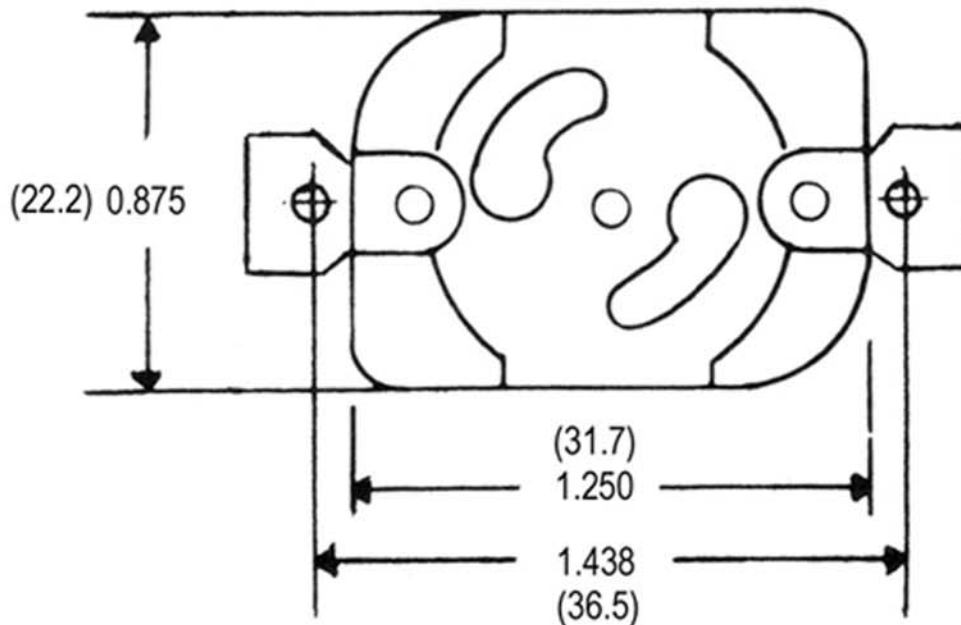

# Starter Base Socket Holder

## Flange Mount

Flange Bracket with 1/8" holes

**USA**   
**SOCKET**

Fits lamp base(s): Starter  
Ratings: 660w - 250v  
MPN: 125-7  
Material: Thermoplastic  
Certifications: cULus, CSA listed  
Mounting Style: Two hole mount  
Wiring Method: #18 awg 9in. 105'c 600v leads  
Overall Height: 0.475