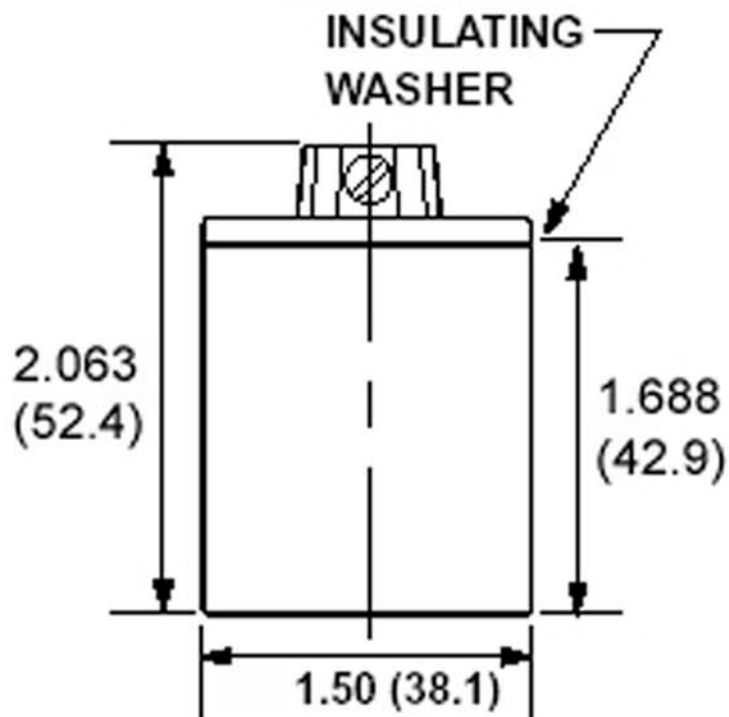

Porcelain Socket

Metal 1/8" IP Cap

E26 Medium Base

USA SOCKET

Fits lamp base(s): E26 medium base
Ratings: 660w - 250v
Material: Glazed Porcelain
Certifications: UL, CSA listed
Lamp Axis: 0 mm
Mounting Style: 1/8 IPS cap
Wiring Method: Screw Terminals
Overall Height: 2.063