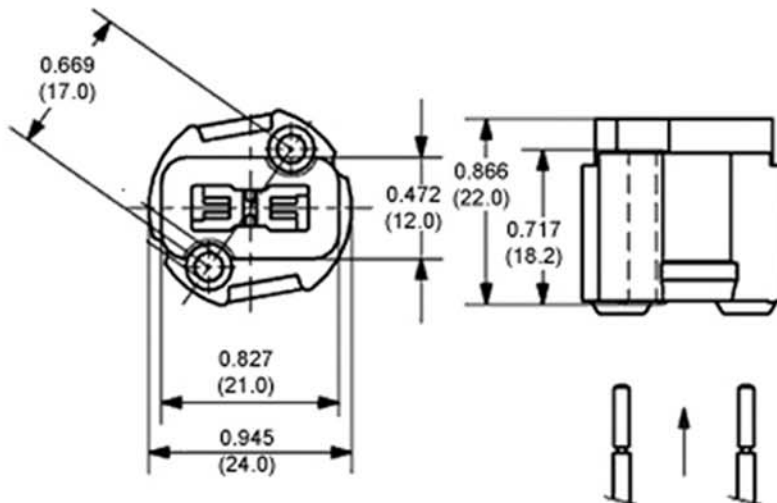

PIN SOCKETS

Porcelain Halogen Socket

USA SOCKET

G9 Bi-Pin Base

Fits lamp base(s): G9
Ratings: 200w - 250v
Material: Ceramic
Certifications: cURus
Mounting Style: Two hole mount
Wiring Method: Quick Connects
Overall Height: 0.9006