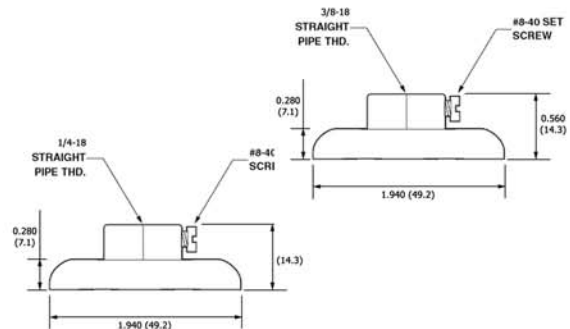

Terminal Screw

Mogul Base Socket / IP Caps

E39 Base

USA SOCKET

Fits lamp base(s): E39 Mogul Base
Ratings: 4kv 1500w - 600v
Material: Porcelain
Certifications: UL
Mounting Style: Captive Screws
Wiring Method: Screw Terminals
Overall Height: 2.716

Accessories : 1/4" IPS Cap or 3/8" IPS Cap

Item # : 51250

Order Code : SKMOG / 4KV / TS

Item # : 51270

SKMOG / CAP-1/4

Item # : 51272

SKMOG / CAP-3/8

1489 W 13th St Riviera Beach, FL 33404