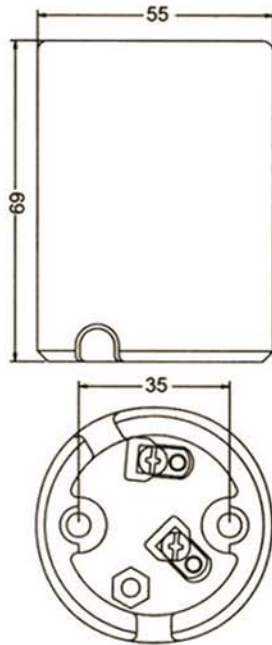

Terminal Screw

Mogul Base Socket / IP Caps

E39 Base

USA SOCKET

Fits lamp base(s): E39 Mogul Base
Ratings: 4kv 1500w - 600v
Material: Porcelain
Certifications: UL
Mounting Style: Captive Screws
Wiring Method: Screw Terminals
Overall Height: 2.716

Accessories : 1/4" IPS Cap or 3/8" IPS Cap

Item # : 51250

Order Code : SKMOG / 4KV / TS

Item # : 51270

SKMOG / CAP-1/4

Item # : 51272

SKMOG / CAP-3/8

1489 W 13th St Riviera Beach, FL 33404