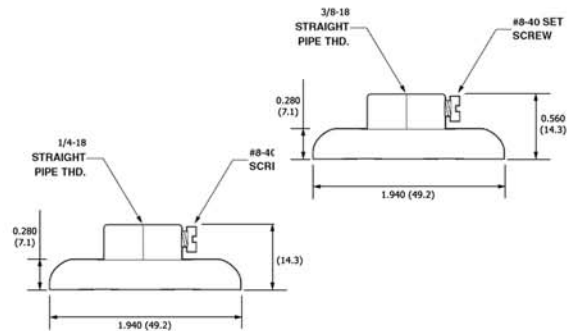

Item # : 51250

Order Code : SKMOG / 4KV / TS

Item # : 51270

SKMOG / CAP-1/4

Item # : 51272

SKMOG / CAP-3/8

1489 W 13th St Riviera Beach, FL 33404

Sales@AmericaLight.com Ph (561) 296-0364 Fax (561) 296-0370