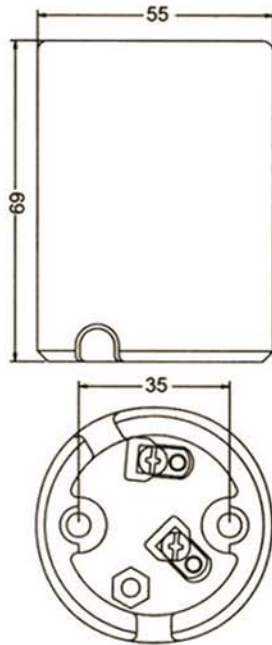

# Terminal Screw

## Mogul Base Socket / IP Caps

E39 Base

Fits lamp base(s): E39 Mogul Base  
Ratings: 4kv 1500w - 600v  
Material: Porcelain  
Certifications: UL  
Mounting Style: Captive Screws  
Wiring Method: Screw Terminals  
Overall Height: 2.716

Accessories : 1/4" IPS Cap or 3/8" IPS Cap

Item # : 51250

Order Code : SKMOG / 4KV / TS

Item # : 51270

SKMOG / CAP-1/4

Item # : 51272

SKMOG / CAP-3/8

1489 W 13th St Riviera Beach, FL 33404