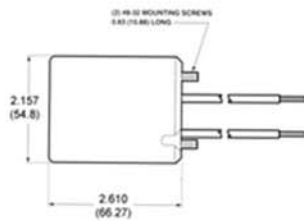

Item # : 51244

Order Code : SKMOG / OPEN / 4KV / PINK

AMERICA LIGHT

1489 W 13th St Riviera Beach, FL 33404

Sales@AmericaLight.com Ph (561) 296-0364 Fax (561) 296-0370