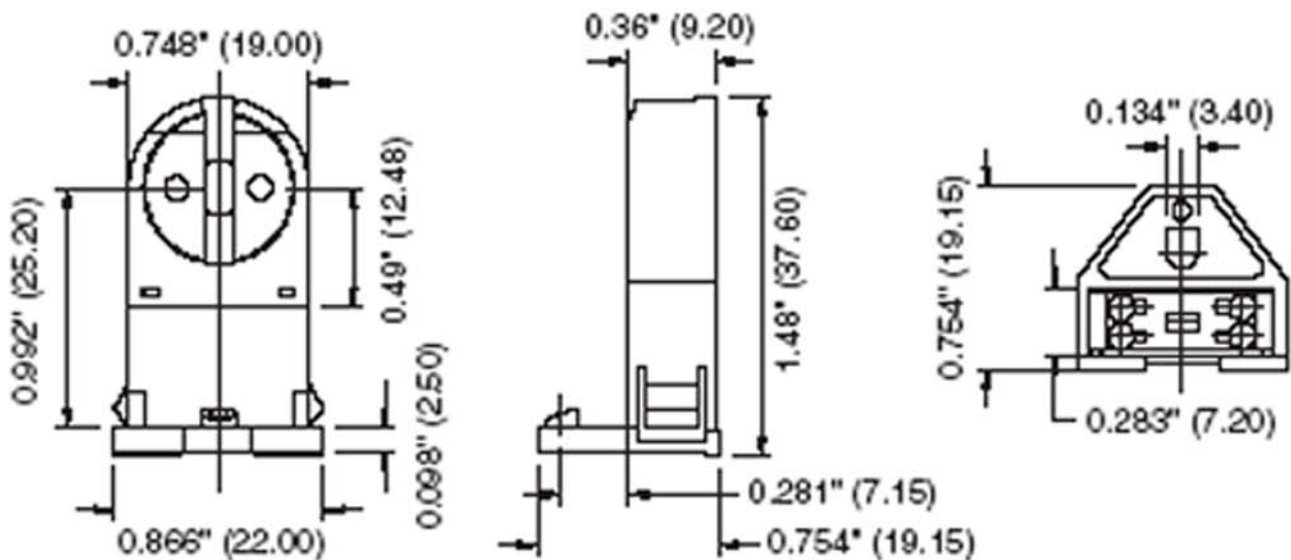

T5 Miniature Bi Pin Rotary Lock Tall with Nib

G5 Mini Bi-Pin Base

Fits lamp base(s): G5 miniature bipin
Ratings: 120w - 600v
Material: Polycarbonate
Certifications: cULus, cCSAus
Lamp Axis: 25.2 mm
Mounting Style: Push fit - Slide on
Wiring Method: Quick Connects
Overall Height: 1.48

Item # : 50021

Order Code : SKNBP / RLOCK / TALL / N