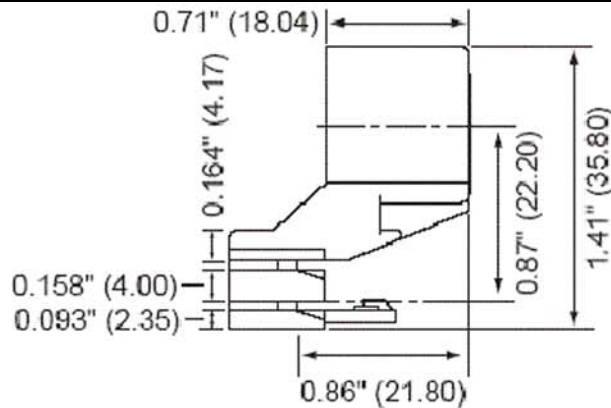

# USA SOCKET

Fits lamp base(s): T5 miniature bipin  
Ratings: 120w - 600v  
Material: PBT  
Certifications: cULus, CSA listed  
Lamp Axis: 22.2 mm  
Mounting Style: Slide in  
Wiring Method: Quick Connects  
Overall Height: 1.41