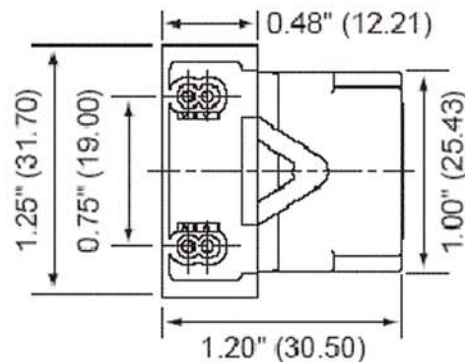

# USA SOCKET

Fits lamp base(s): T5 miniature bipin  
Ratings: 120w - 600v  
Material: PBT  
Certifications: cULus, CSA listed  
Lamp Axis: 22.2 mm  
Mounting Style: Slide in  
Wiring Method: Quick Connects  
Overall Height: 1.41

Item # : 50040

Order Code : SKMBP / T8 > T5 / RIGID