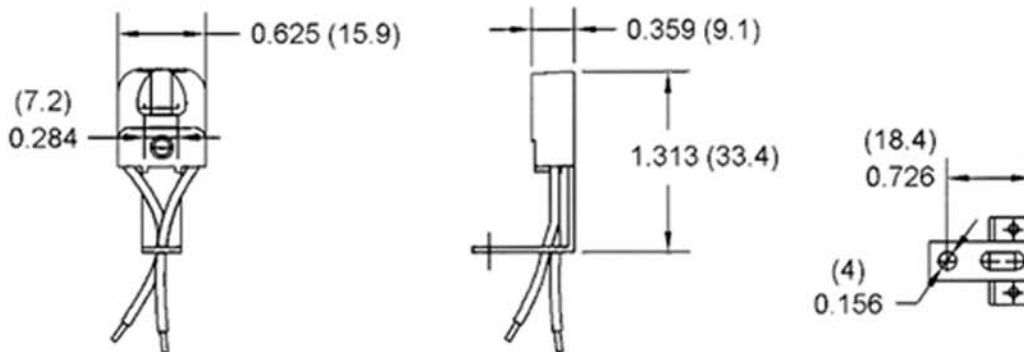

T5 Miniature Bi Pin

long Bracket & Leads

G5 Mini Bi-Pin Base

USA SOCKET

Fits lamp base(s): G5 miniature bipin
Ratings: 75w - 660v
Material: Polycarbonate and stainless steel
Certifications: cULus, CSA listed
Lamp Axis: 25 mm
Mounting Style: Bracket w/through hole
Wiring Method: #18 awg 12in. 105'c 600v leads
Overall Height: 1.362