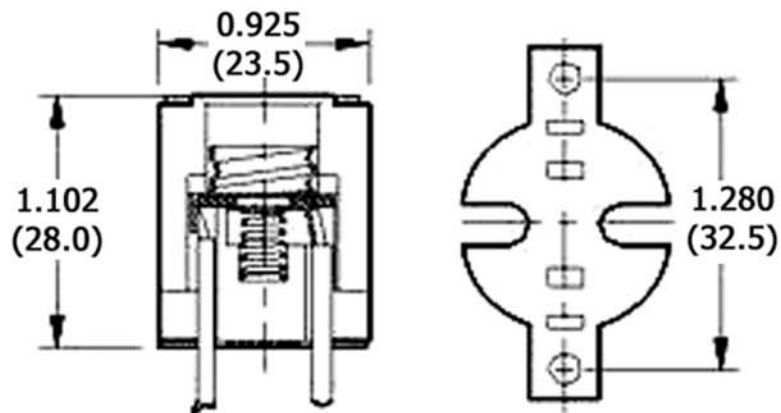

Mini Candelabra Socket

Flange Mount with Leads

USA 
SOCKET

E11 Base

Fits lamp base(s): E11 mini-candelabra
Ratings: 1000w - 250v
Material: Porcelain
Certifications: UL
Mounting Style: Two hole mount
Wiring Method: #18 awg 9 1/2 in.
Overall Height: 1.112