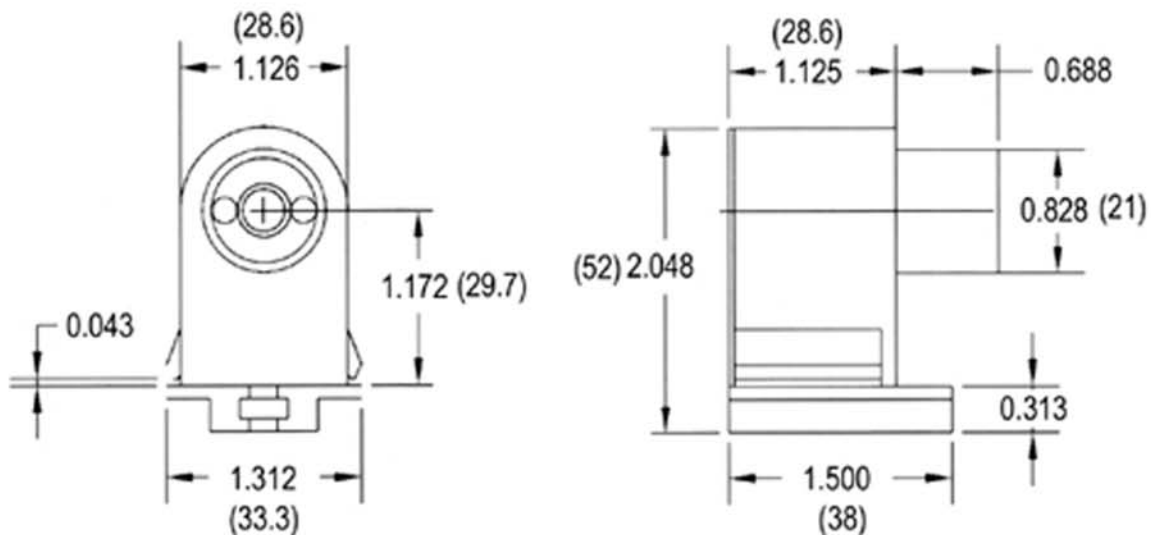

## Spring

G13 Medium Bi-Pin

**USA**   
**SOCKET**

Fits lamp base(s): G13 medium bipin

Ratings: 660w - 600v

Material: Polycarbonate

Certifications: UL, CSA listed

Lamp Axis: 29.7 mm

Mounting Style: Push fit - Slide on - Screw down

Wiring Method: Quick Connects

Overall Height: 2.048

Item # : 50108

Order Code : SKBP / SLIDE / SPRING

**AMERICA**  
  
**LIGHT**

1489 W 13th St Riviera Beach, FL 33404