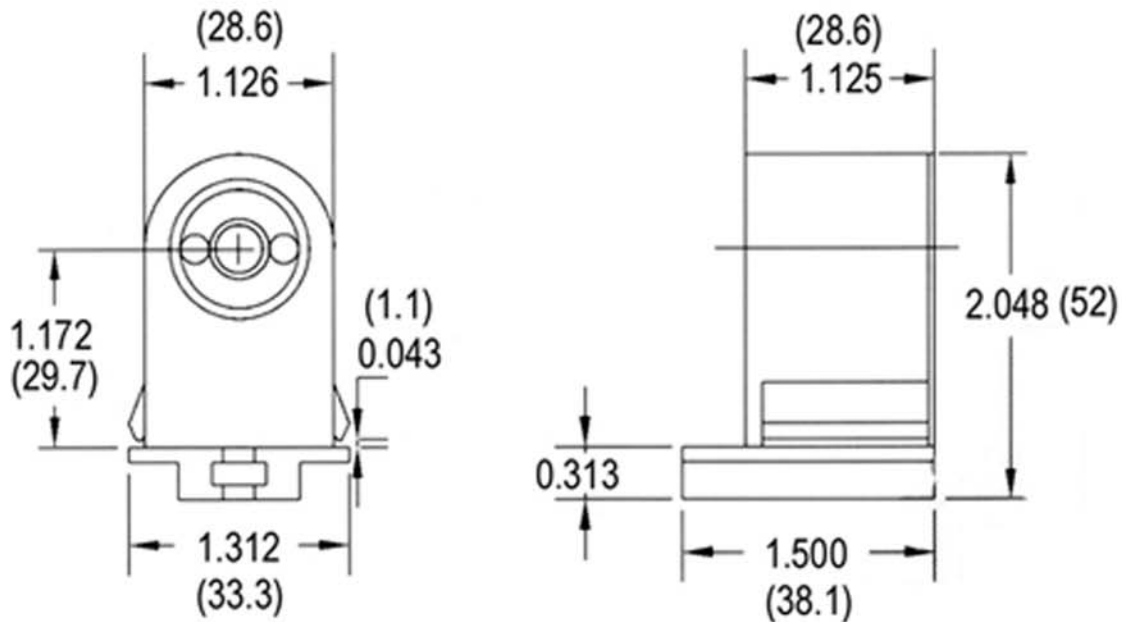

# Medium Bi-Pin Tombstone

Rigid

G13 Medium Bi-Pin

**USA**   
**SOCKET**

Fits lamp base(s): G13 medium bipin

Ratings: 660w - 600v

MPN: 1-420

Material: Polycarbonate

Certifications: UL, CSA listed

Lamp Axis: 29.7 mm

Mounting Style: Push fit - Slide on - Screw down

Wiring Method: Quick Connects

Overall Height: 2.048

Item # : 50107

Order Code : SKBP / SLIDE / RIGID

**AMERICA**  
**LIGHT**