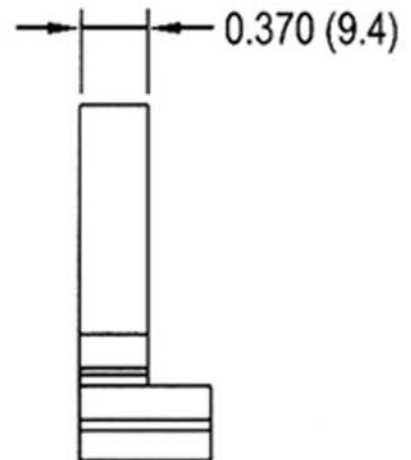

# T8 Medium Bi-Pin

Snap In

G13 Medium Bi-Pin

# USA SOCKET

Fits lamp base(s): G13 medium bipin  
Ratings: 660w - 600v  
Material: Polycarbonate  
Certifications: cULus, CSA  
Lamp Axis: 30.1 mm  
Mounting Style: Slide on - Screw down  
Wiring Method: Quick Connects  
Overall Height: 1.97