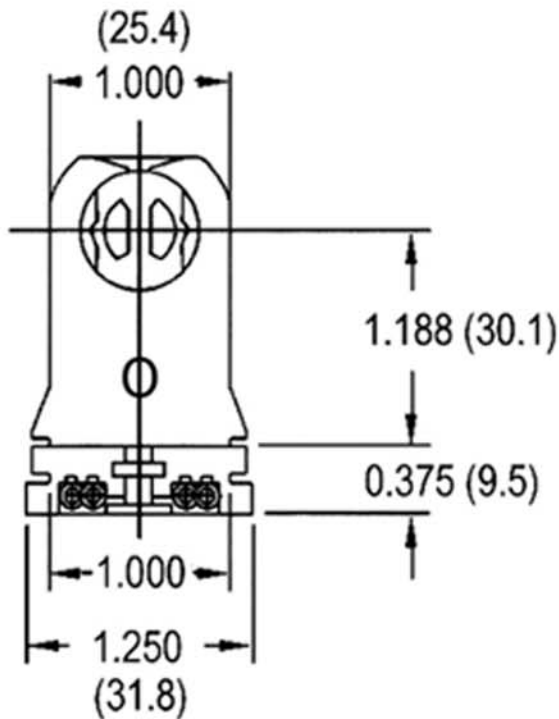

# T8 Medium Bi-Pin

Snap In

G13 Medium Bi-Pin

# USA SOCKET

Fits lamp base(s): G13 medium bipin  
Ratings: 660w - 600v  
Material: Polycarbonate  
Certifications: cULus, CSA  
Lamp Axis: 30.1 mm  
Mounting Style: Slide on - Screw down  
Wiring Method: Quick Connects  
Overall Height: 1.97