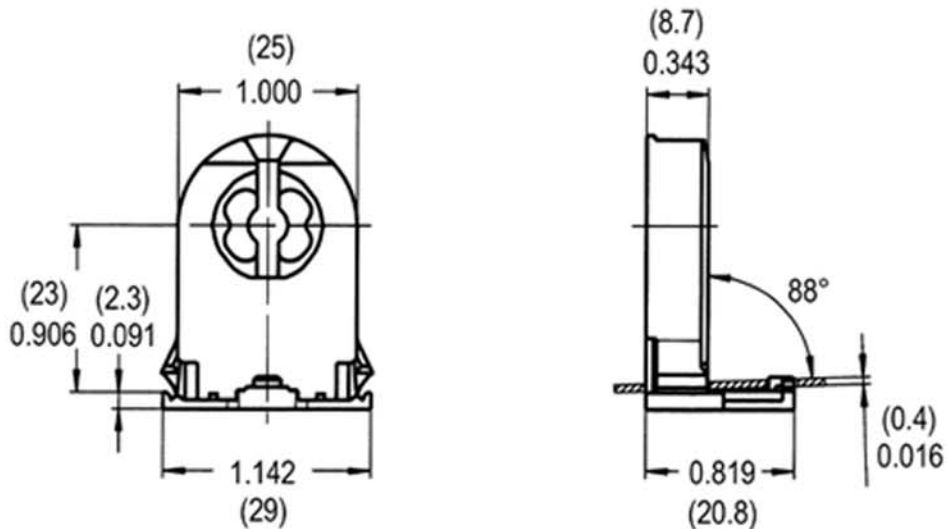

T8 Medium Bi-Pin

Rotary Lock with Nib

G13 Medium Bi-Pin

USA 
SOCKET

Fits lamp base(s): G13 medium bipin
Ratings: 660w - 600v
Material: Polycarbonate
Certifications: cULus (E110363), CSA listed
Lamp Axis: 23 mm
Mounting Style: Snap In Mount - Slide on
Wiring Method: Quick Connects
Overall Height: 1.49