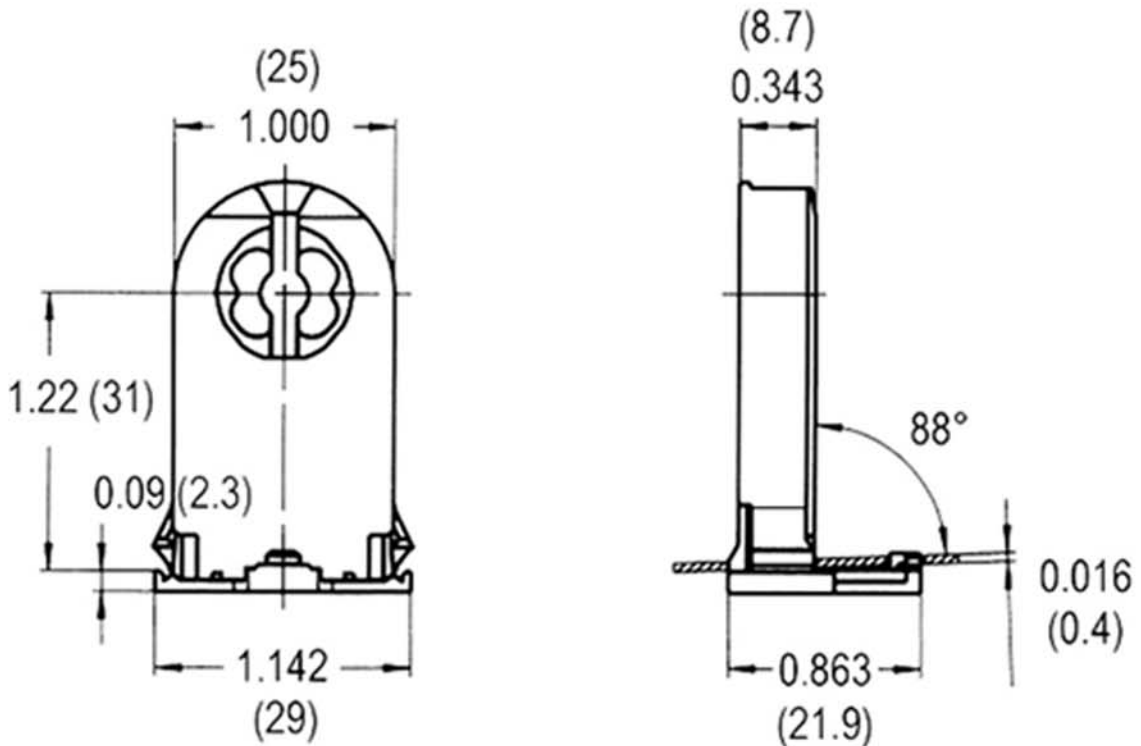

## T8 Medium Bi-Pin

Rotary Lock Tall with Shunted with Nib

G13 Medium Bi-Pin

Fits lamp base(s): G13 medium bipin  
Ratings: 660w - 600v  
Material: Polycarbonate  
Certifications: cULus (E110363), CSA listed  
Lamp Axis: 31 mm  
Mounting Style: Push fit - Slide on  
Wiring Method: Quick Connects  
Overall Height: 1.784

Item # : 50217

Order Code : SKBP / RLOCK / TALL / SH / N