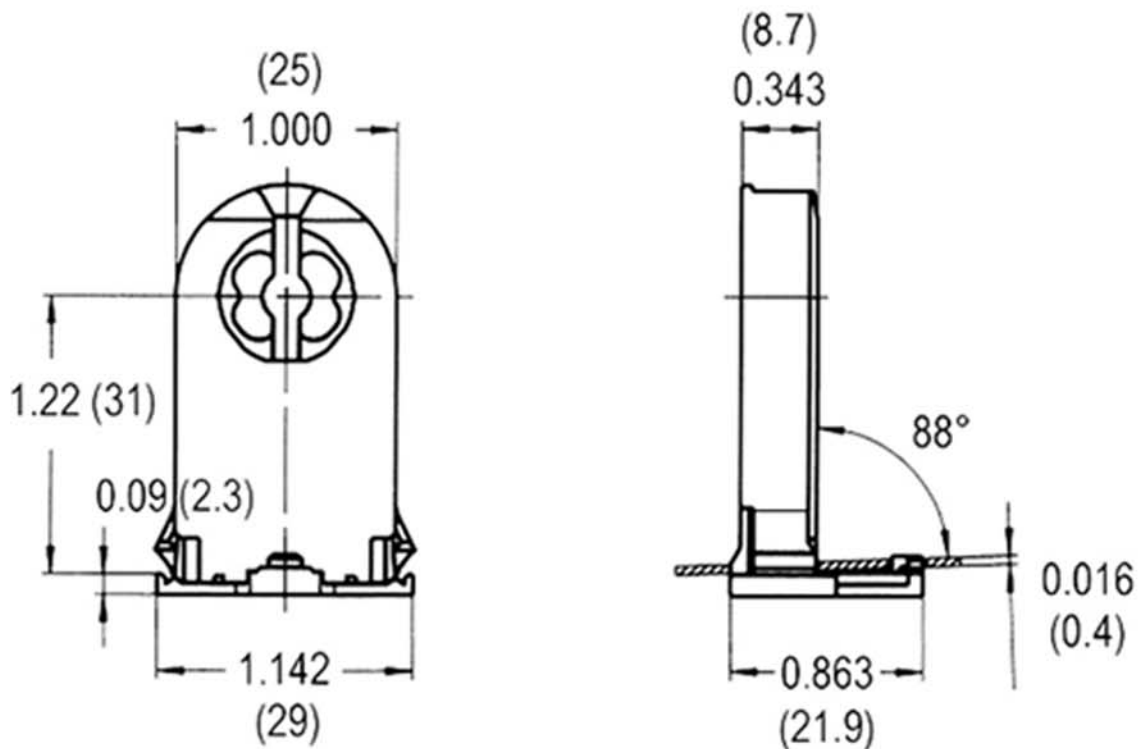

T8 Medium Bi-Pin

Rotary Lock Tall with Nib

G13 Medium Bi-Pin

USA SOCKET

Fits lamp base(s): G13 medium bipin
Ratings: 660w - 600v
Material: Polycarbonate
Certifications: cULus (E110363), CSA listed
Lamp Axis: 31 mm
Mounting Style: Push fit - Slide on
Wiring Method: Quick Connects
Overall Height: 1.784

Item # : 50218

Order Code : SKBP / RLOCK / TALL / N

AMERICA LIGHT

1489 W 13th St Riviera Beach, FL 33404

Sales@AmericaLight.com Ph (561) 296-0364 Fax (561) 296-0370