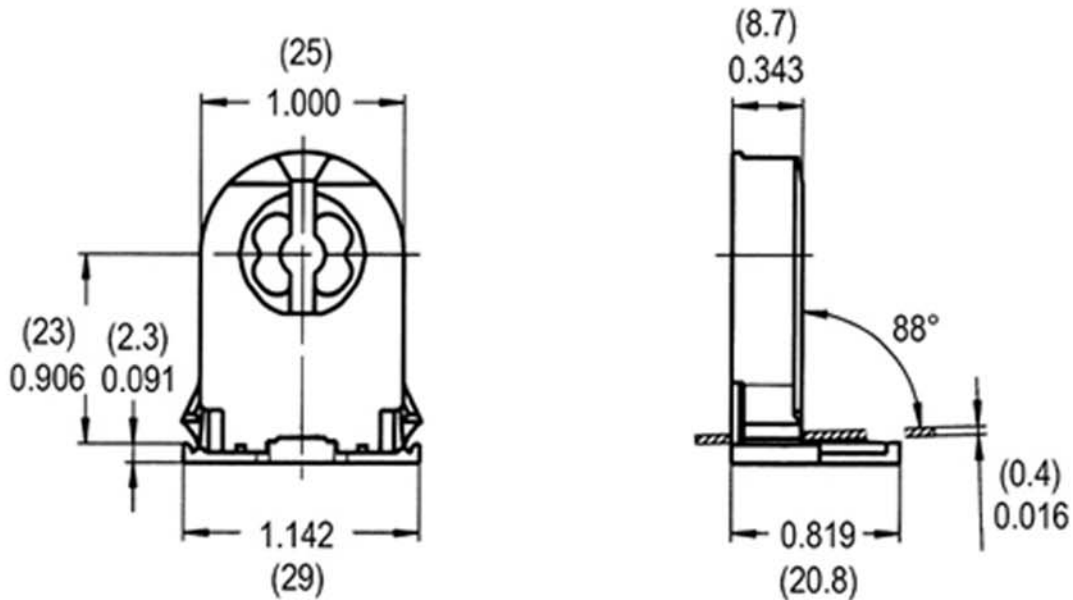

T8 Medium Bi-Pin

Rotary Lock Shunted

G13 Medium Bi-Pin

USA SOCKET

Fits lamp base(s): G13 medium bipin
Ratings: 660w - 600v
Material: PBT
Certifications: cULus, ENEC, RoHS
Lamp Axis: 23 mm
Mounting Style: Push fit - Slide on
Wiring Method: Quick Connects
Overall Height: 1.48