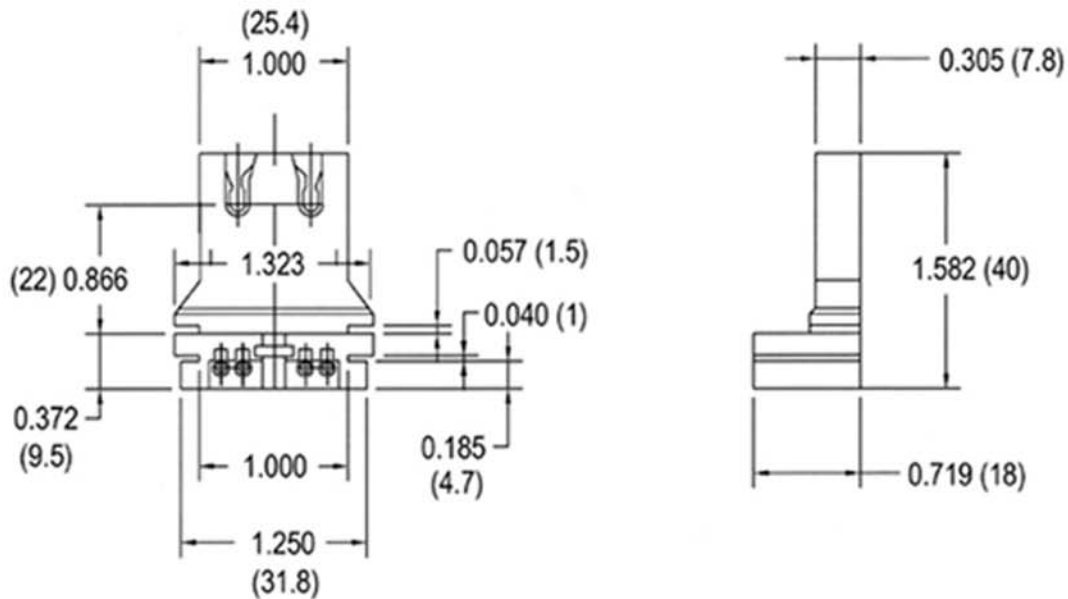

# Medium Bi-Pin

## Open U-Bend Unshunted

G13 Medium Bi-Pin Base

# USA SOCKET

Fits lamp base(s): G13 medium bipin  
Ratings: 660w - 600v  
Material: Polycarbonate  
Certifications: UL, CSA listed  
Lamp Axis: 22 mm  
Mounting Style: Slide on - Screw down

Item # : 50207