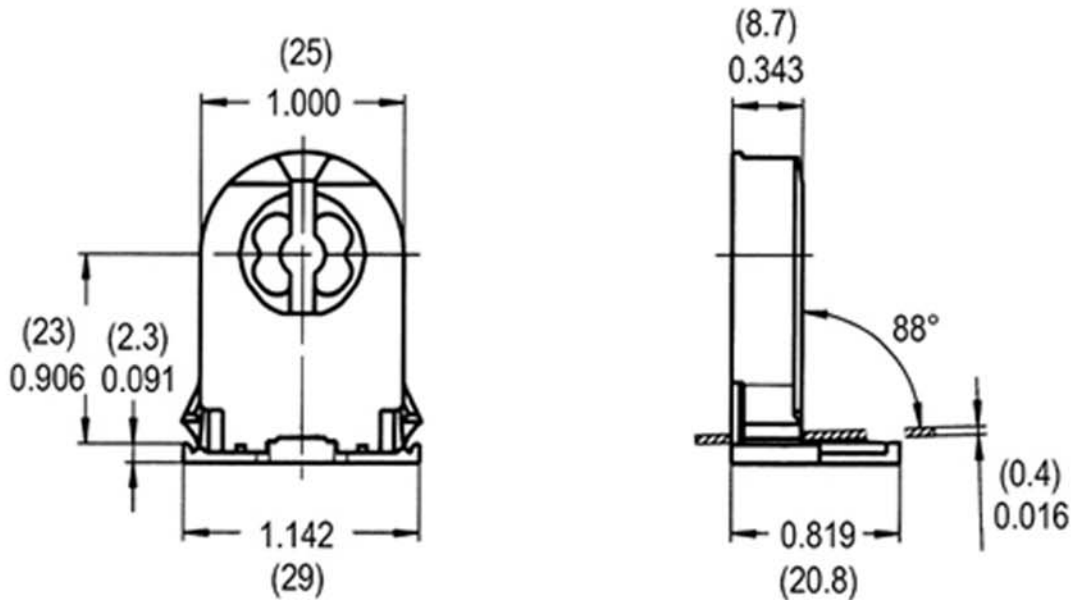

T8 Medium Bi-Pin

Rotary Lock

G13 Medium Bi-Pin

USA SOCKET

Fits lamp base(s): T8-T12 Medium Bipin (G13)

Material: Polycarbonate

Mounting Style: Snap In

Wiring Method: Quick Connect Unshunted