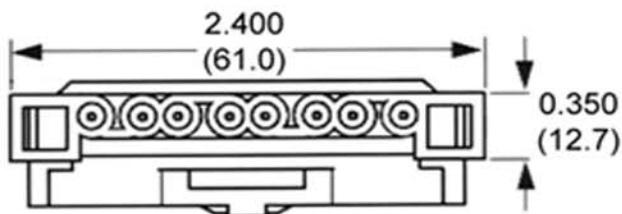

Long PL Socket

4 Pin Horizontal Slide On

2G11 4 Pin Base

USA SOCKET

Fits lamp base(s): 2G11
Ratings: 75w - 600v
Material: Polycarbonate
Certifications: UL, CSA listed
Lamp Axis: 15.5 mm
Mounting Style: Slide on
Wiring Method: Quick Connects
Overall Height: 1.265