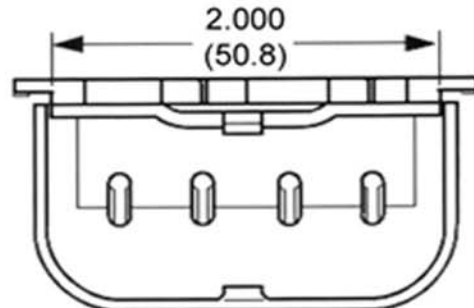

Long PL Socket

4 Pin Horizontal Slide On

2G11 4 Pin Base

USA SOCKET

Fits lamp base(s): 2G11
Ratings: 75w - 600v
Material: Polycarbonate
Certifications: UL, CSA listed
Lamp Axis: 15.5 mm
Mounting Style: Slide on
Wiring Method: Quick Connects
Overall Height: 1.265