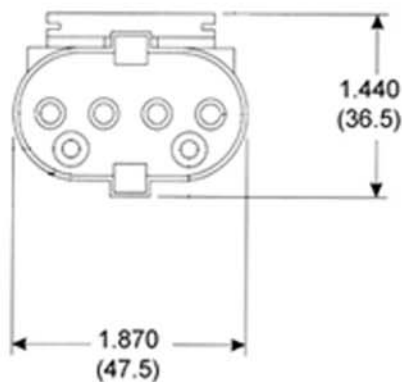

Long PL Socket

4 Pin Horizontal Screw On

2G11 4 Pin Base

USA SOCKET

Fits lamp base(s): 2G11

Ratings: 75w - 600v

Material: Polycarbonate

Certifications: UL, CSA listed

Lamp Axis: 16 mm

Mounting Style: Two hole mount

Wiring Method: Quick Connects

Overall Height: 1.44

Item # : 50928

Order Code : SKPLL / H-SCREW

1489 W 13th St Riviera Beach, FL 33404

Sales@AmericaLight.com Ph (561) 296-0364 Fax (561) 296-0370