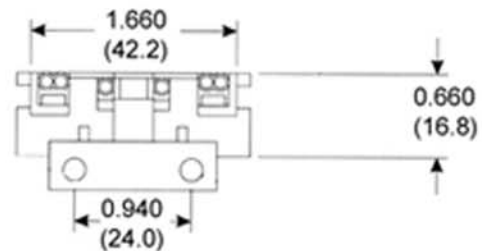

Long PL Socket

4 Pin Horizontal Screw On

2G11 4 Pin Base

USA SOCKET

Fits lamp base(s): 2G11

Ratings: 75w - 600v

Material: Polycarbonate

Certifications: UL, CSA listed

Lamp Axis: 16 mm

Mounting Style: Two hole mount

Wiring Method: Quick Connects

Overall Height: 1.44

Item # : 50928

Order Code : SKPLL / H-SCREW

1489 W 13th St Riviera Beach, FL 33404

Sales@AmericaLight.com Ph (561) 296-0364 Fax (561) 296-0370