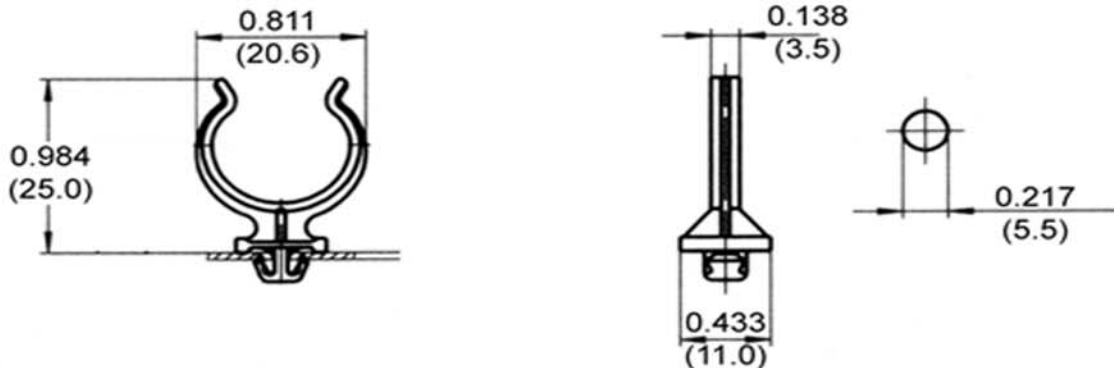

PL Clip
Vertical Snap In

CF Twin T5 Lamp Retainer

Fits lamp base(s): 2G11
Material: Polycarbonate
Lamp Axis: 4.2 mm
Mounting Style: Circular push fit foot
Overall Height: 1.147

Item # : 50945

Order Code : SKPLL / V-CLIP