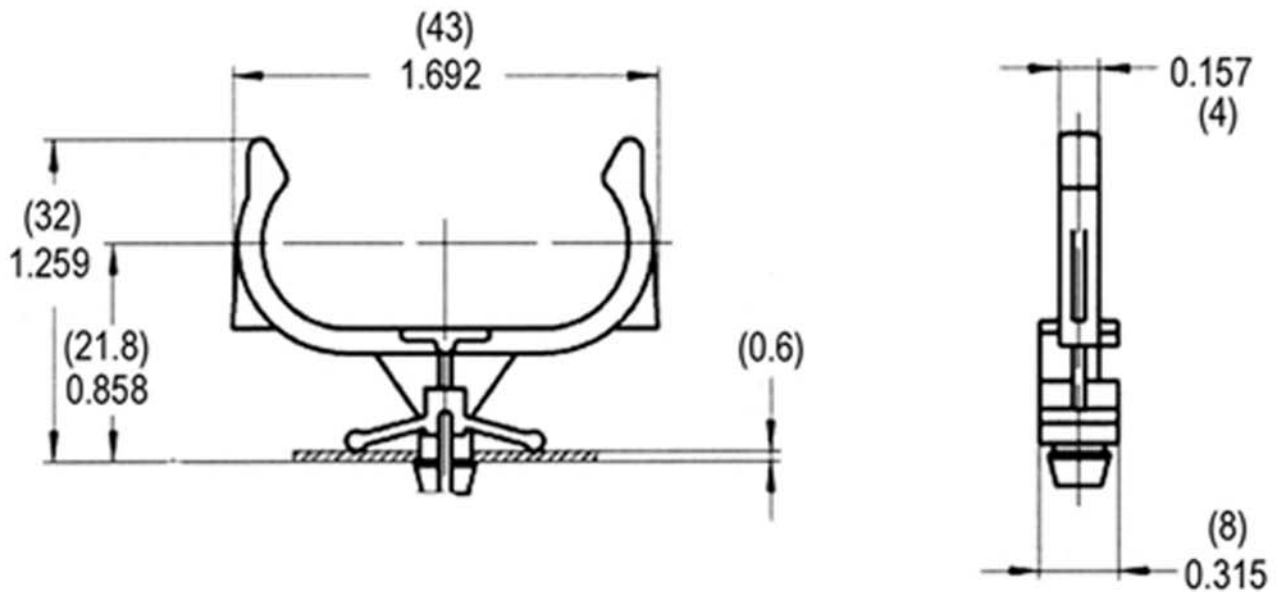

## Horizontal Snap In

CF Twin T5 Lamp Retainer

Fits lamp base(s): 2G11  
Material: Polycarbonate  
Certifications: none  
Lamp Axis: 21.8 mm  
Mounting Style: Circle 5.5mm foot  
Overall Height: 1.379

Item # : 50940