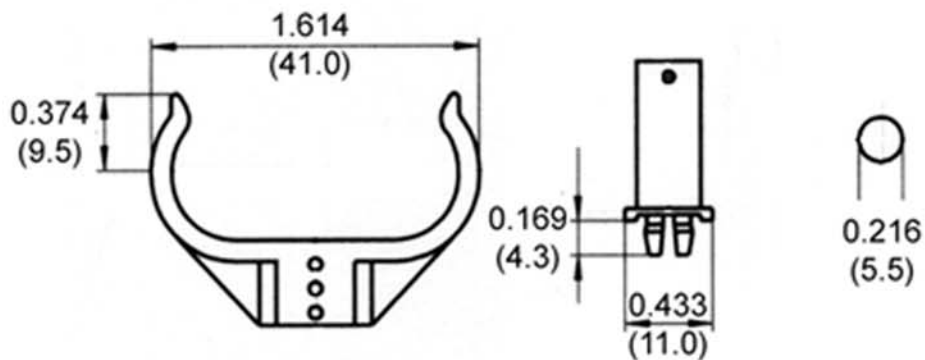

Long PL Clip

Horizontal 2 PC Snap In
Adjustable height

CF Twin T5 Lamp Retainer

Fits lamp base(s): 2G11
Material: Polycarbonate
Lamp Axis: 27 mm
Mounting Style: Circular push fit foot
Overall Height: 1.45

Item # : 50941

Order Code : SKPLL / H-CLIP / 2PC