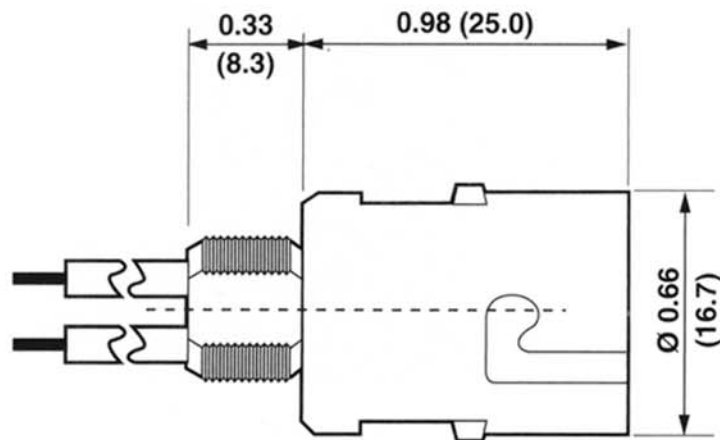

DC Bayonet Base

L Bracket with Leads Mount

USA 
SOCKET

BA15d / Bayonet Base

Fits lamp base(s): BA15d double contact bayonet
Ratings: 500w - 125v
Material: Nickel Plated Steel
Certifications: UL (E13405), CSA listed (LR1863)
Lamp Axis: 0 mm
Mounting Style: Angle Bracket
Cap: 1/8 IP Nipple
Wiring Method: 9in. leads
Overall Height: 1.31