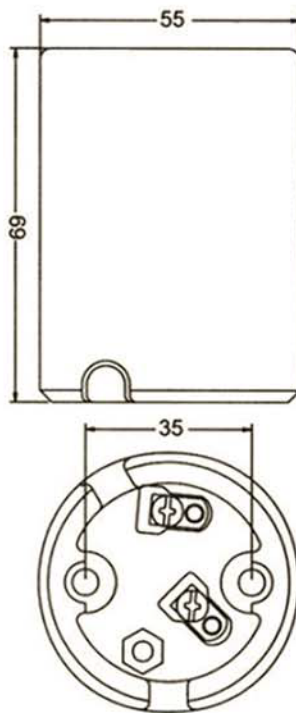

DC Bayonet Base

Flange Mount

BA15d / Bayonet Base

USA 
SOCKET

Fits lamp base(s): BA15d double contact bayonet
Ratings: 500w - 125v
Material: Nickel Plated Steel
Certifications: UL (E13405), CSA listed (LR1863)
Lamp Axis: 0 mm
Mounting Style: Two hole mount
Wiring Method: 12in.
Overall Height: 1.154