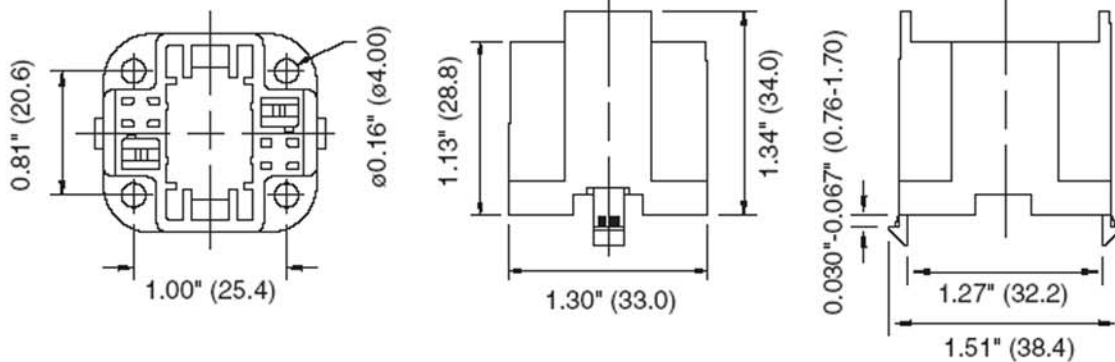

CF 13-18-26-32-42

4-Pin Vertical Screw-in

T4 Quad Triple Tube

Fits lamp base(s): 4 pin quad lamps in G24 or GX24 base
High strength poly-carbonate body
Metal spring for positive retention
Quick connect push-in wire terminals for 18 AWG
Each post accepts 2 wires for easy harness wiring
Four holes on base for secure mounting

PANEL CUTOUT

Item # : 50820

Order Code : SKFC4P / 13-42 / V

1489 W 13th St Riviera Beach, FL 33404

Sales@AmericaLight.com Ph (561) 296-0364 Fax (561) 296-0370