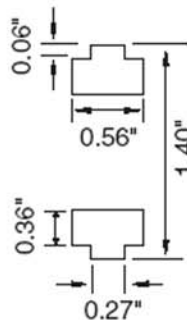

PANEL CUTOUT