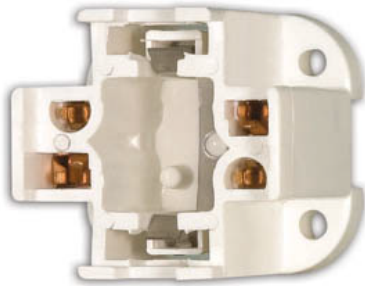

CF 13-18-26-32-42

4-Pin Vertical Screw-in

T4 Quad Triple Tube

Fits lamp base(s): 4 pin quad lamps in G24 or GX24 base
High strength poly-carbonate body
Metal spring for positive retention
Quick connect push-in wire terminals for 18 AWG
Each post accepts 2 wires for easy harness wiring
Four holes on base for secure mounting

PANEL CUTOUT

Item # : 50820

Order Code : SKFC4P / 13-42 / V

1489 W 13th St Riviera Beach, FL 33404

Sales@AmericaLight.com Ph (561) 296-0364 Fax (561) 296-0370