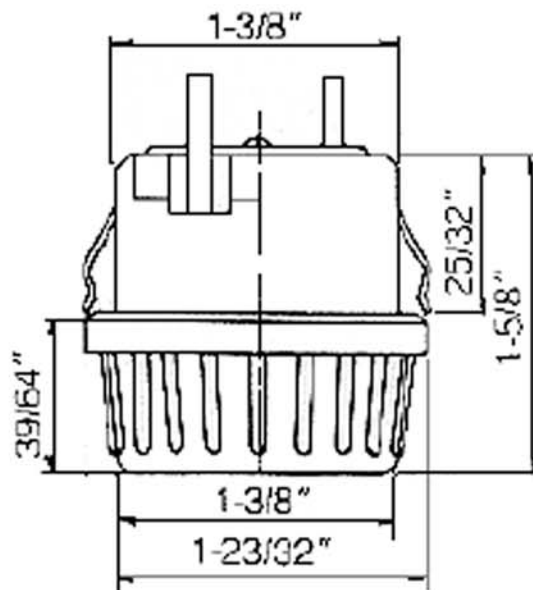

# 4KV Medium Base Socket

Socket Snap In with Leads

E26 Base

**USA**   
**SOCKET**

White unglazed porcelain body  
Copper alloy nickel-plated screw shell.  
Has high dielectric construction with heat resistant mica insulator  
between screw shell and centre contact  
Snaps in from the top of panel.

Item # : 51124

Order Code : SKMED / SNAP-IN / 4KV / L

**AMERICA**  
  
**LIGHT**

1489 W 13th St Riviera Beach, FL 33404

Sales@AmericaLight.com Ph (561) 296-0364 Fax (561) 296-0370