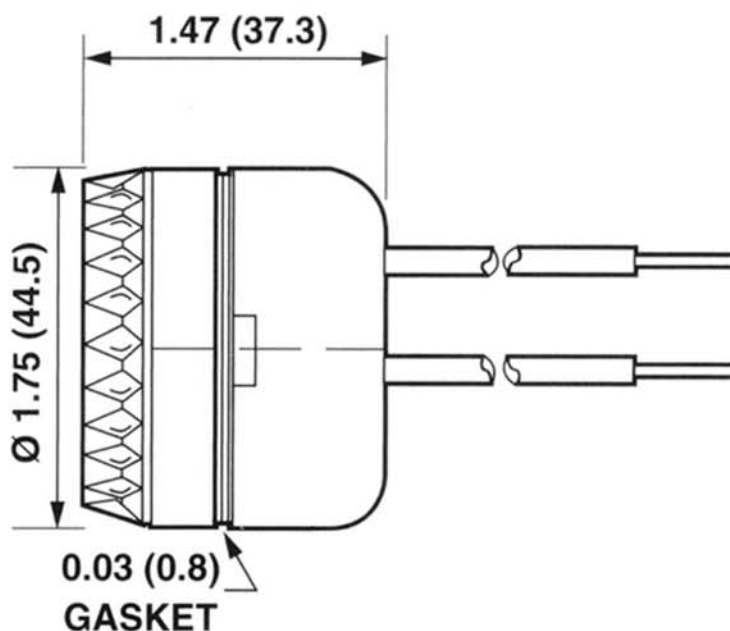

Item # : 51129

Order Code : SKMED / SIGN / 2 / L

AMERICA
 LIGHT

1489 W 13th St Riviera Beach, FL 33404

Sales@AmericaLight.com Ph (561) 296-0364 Fax (561) 296-0370