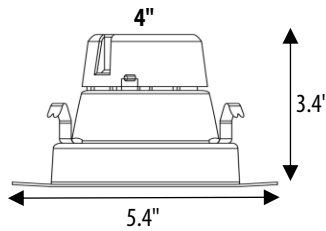

SPECIFICATIONS

OPTIONS/ACCESSORIES

Specifications Subject to Change