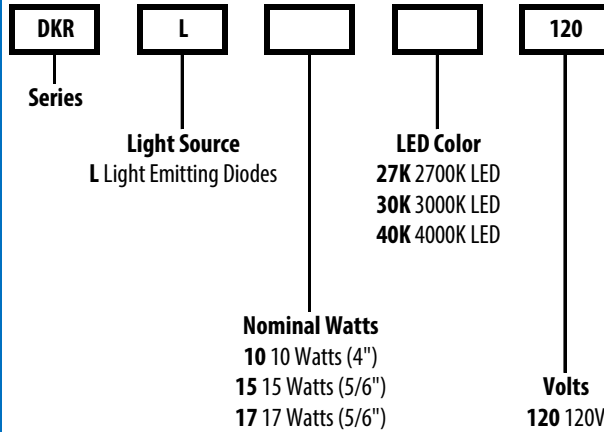

ORDERING/SPECIFYING INFORMATION:

EXAMPLE: DKR L 10 30K 120