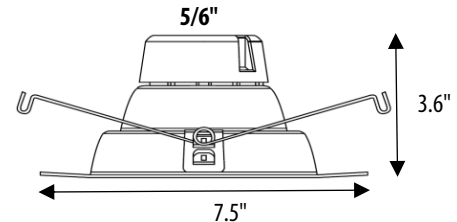

SPECIFICATIONS

OPTIONS/ACCESSORIES

Specifications Subject to Change