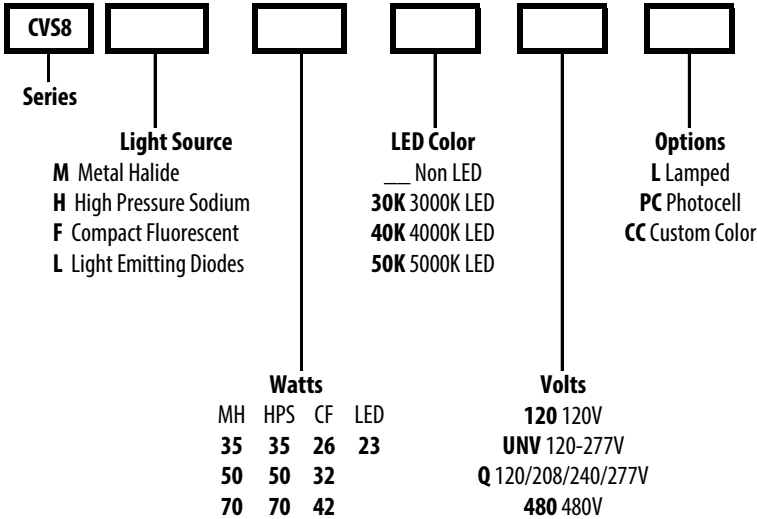

ORDERING/SPECIFYING INFORMATION:

EXAMPLE: CVS8 M 50 Q L

SPECIFICATIONS