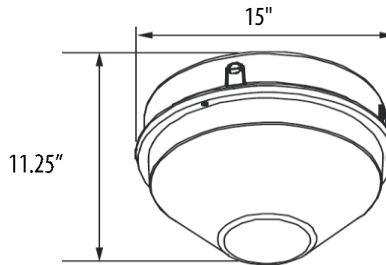

SPECIFICATIONS

OPTIONS/ACCESSORIES

Specifications Subject to Change