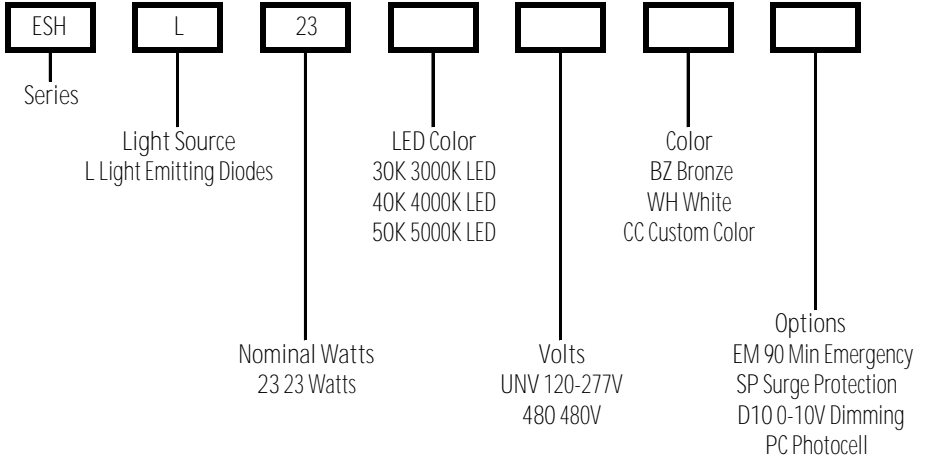

### CERTIFICATIONS/LISTINGS

- CSA Listed
- IP65
- Listed for Wet Locations

PROJECT \_\_\_\_\_ TYPE \_\_\_\_\_

QTY \_\_\_\_\_ NOTES \_\_\_\_\_ APPROVAL \_\_\_\_\_

ORDERING/SPECIFYING INFORMATION:

EXAMPLE: ESH L 23 50K UNV BZ