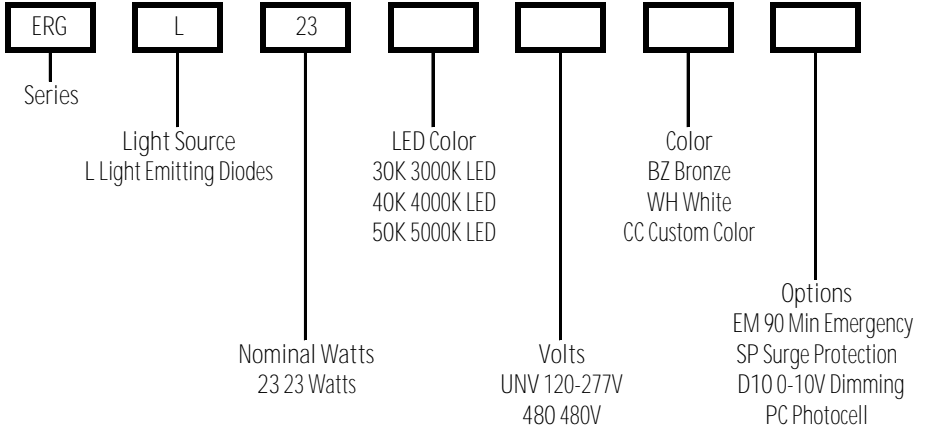

CERTIFICATIONS/LISTINGS

- CSA Listed
- IP65
- Listed for Wet Locations

PROJECT _____ TYPE _____

QTY _____ NOTES _____ APPROVAL _____

ORDERING/SPECIFYING INFORMATION:

EXAMPLE: ERG L 23 40K UNV BZ

*Up to 20 Feet Mounting