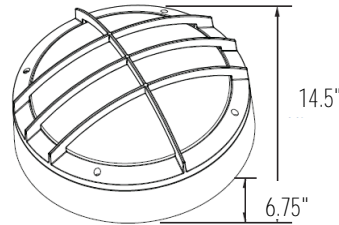

SPECIFICATIONS

OPTIONS/ACCESSORIES

Specifications Subject to Change