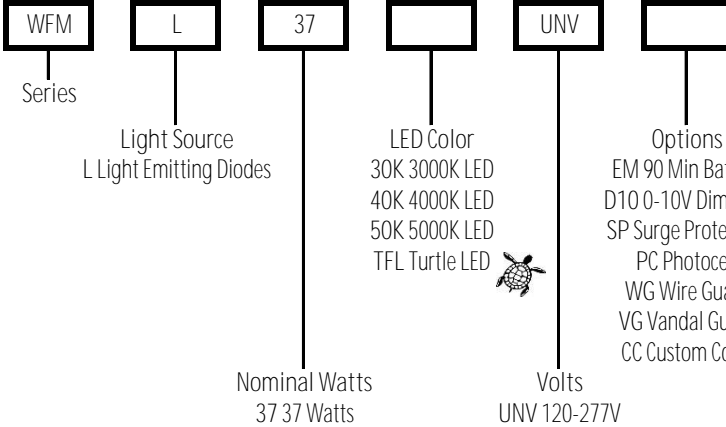

WFM LED Series

LED Medium Full Cut Off Wall Pack

SPECIFICATIONS

- Die Cast Aluminum Housing
- Tempered Clear Flat Glass Lens
- Front Cut Off Front Frame
- Bronze Powder Coat Finish, Optional Custom Color
- CRI LED Aluminum Substrate Board
- Universal Volt LED Driver 120-277V
- 3K, 4K, 5K or Turtle Amber LED Color Options
- Stainless Steel Hardware
- Skylight Friendly
- Optional Emergency Battery
- Optional Dimming
- Optional Surge Protection
- Optional Photocell
- Optional Wire Guard or Vandal Guard

APPLICATIONS

- General Area, Facade Lighting, Entry Lighting
- Platforms, Walkways, Parking, Tunnels
- Schools and Universities
- Commercial, Warehouse, Industrial Facilities

ELECTRICAL

- 120-277V; 50/60Hz
- 37 Watts; 4,148 Lumens (3K, 4K or 5K)
- 37 Watts; 1,279 Lumens (TFL Amber)

INSTALLATION

- Mounts Over Recessed Box or with Surface Conduit

CERTIFICATIONS/LISTINGS

- CSA Listed
- IP65
- Listed for Wet Locations

PROJECT _____ TYPE _____

QTY _____ NOTES _____ APPROVAL _____

ORDERING/SPECIFYING INFORMATION:

EXAMPLE: WFM L 37 40K UNV

SPECIFICATIONS

OPTIONS/ACCESSORIES

Specifications Subject to Change