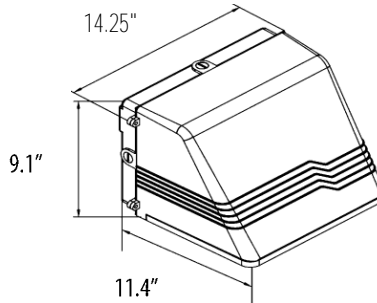

SPECIFICATIONS

OPTIONS/ACCESSORIES

Specifications Subject to Change