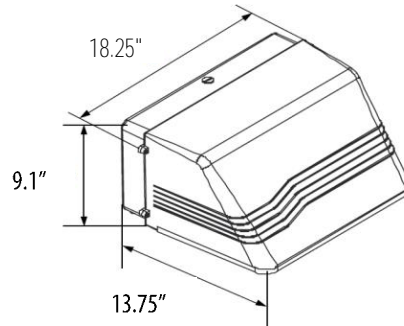

OPTIONS/ACCESSORIES

Specifications Subject to Change