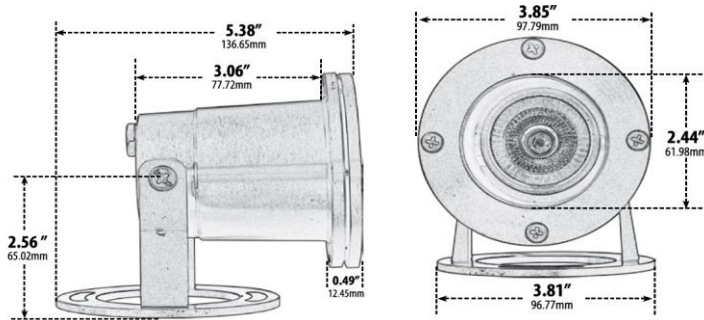

MEMPHIS LIGHTING

ORDER CODE _____ QTY _____
 PROJECT _____ TYPE _____
 NOTES _____ APPROVAL _____

Under Water Fixture UW Series

Brass Finish

Stainless Steel Finish

Specifications

Stainless Steel or Brass
 Suitable for LED or Halogen MR16 Lamp
 50 Watt Maximum
 Pre-Wired with UL Listed 21' 16/3 Underwater Cable
 Transformer Sold Separately

Electrical

12V

Installation

Underwater Pond or Fountain

Certifications/Listings

ETL Listed, Wet Location

Dimensions

Height	6.5"
Width	3.88"
Depth	6.25"

Ordering Information (Example: UW I 12 SS)

Series UW
Light Source I - Incandescent, L - LED
Volts 12 - 12V
Color SS - Stainless Steel, BR - Brass