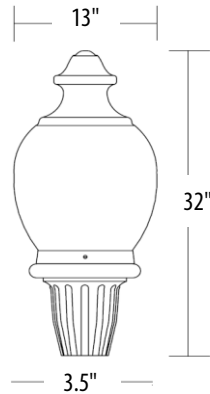

Medium Victorian Globe MV Series

Ordering Information (Example: MV M 150 AC BK)

Series MV
Light Source M - Metal Halide
Watts 150 - 150 Watts
Globe AC - Acrylic
Color BK-Black

Specifications

Die Cast Aluminum
Acrylic Globe
1 - 150 Watt Metal Halide - E26 Medium Base

Electrical

UNV - 120-277 Volts

Installation

Pole Mount - 3" OD

Certifications/Listings

UL Listed
Wet Location

Dimensions

Height 32"
Width 13"
OD 3.5"