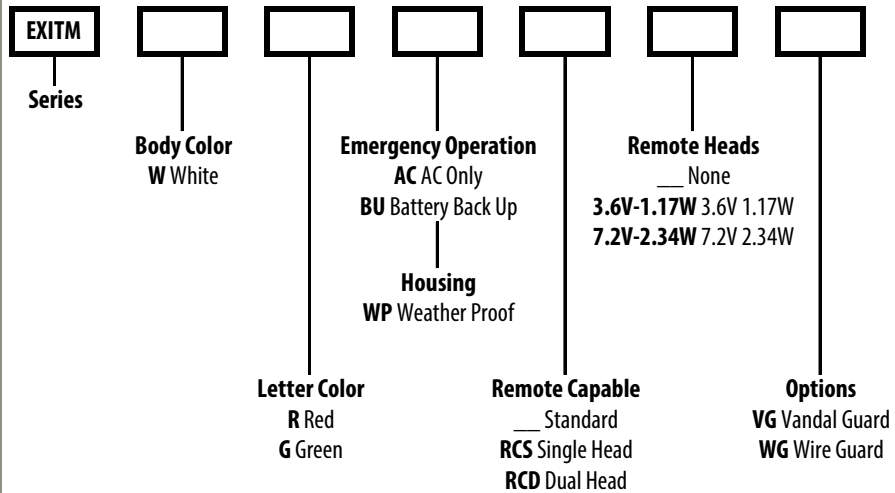

APPLICATIONS

- General Emergency Lighting
- Offices, Warehouses, Walkways, Garages
- Ceiling or Wall Mount
- Suitable for Wet Locations

ELECTRICAL

- 120/277V; 60Hz
- 90 Minute Emergency Operation

INSTALLATION

- Ceiling or Wall Mount

CERTIFICATIONS/LISTINGS

- UL Listed
- Listed for Wet Locations

PROJECT _____ TYPE _____

QTY _____ NOTES _____ APPROVAL _____

ORDERING/SPECIFYING INFORMATION:

EXAMPLE: EXITM W R BU WP

SPECIFICATIONS

OPTIONS/ACCESSORIES

VG Vandal Guard

WG Wire Guard

RCD Remote Dual

RCS Remote Single

Specifications Subject to Change