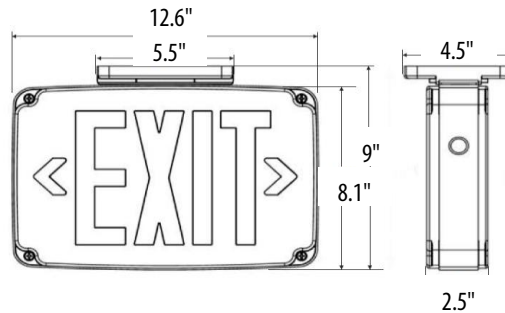

SPECIFICATIONS

OPTIONS/ACCESSORIES