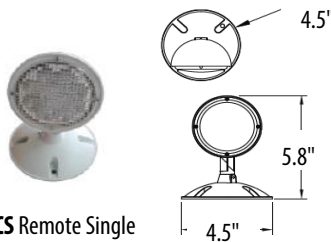

SPECIFICATIONS

OPTIONS/ACCESSORIES

VG Vandal Guard

WG Wire Guard

RCD Remote Dual

RCS Remote Single

Specifications Subject to Change