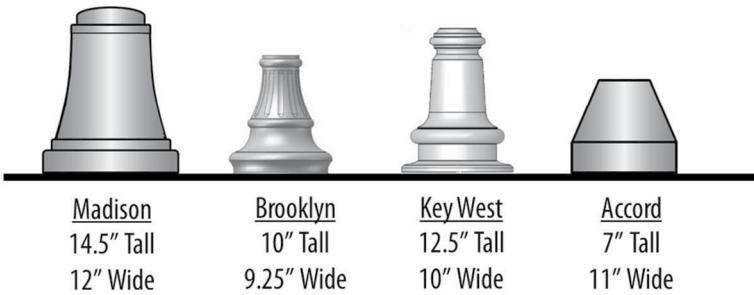

DB3 Series

3" Decorative Bases

Features

- Aluminum Spinning or Cast Construction
- For Smooth, Fluted or Serrated 3" OD Poles
- For Direct Bury and some Anchor Base Poles
- Choice of Powder Coat Colors

Ordering/Specifying Information

DB3			
Series	Type 1 1 Piece Slips Over 2 2 -Piece Wrap Around	Name Madison Brooklyn Key West Accord Colonial Charleston Largo Philadelphia Standard	Color BK Black BZ Bronze WH White GN Green CC Custom Color

One Piece Bases Slips Over 3" Poles

One Piece Bases Slips Over 3" Poles

Two Piece Wrap Around Bases Clamshells around 3" Poles

Specifications Subject to Change

PROJECT		SOUTHEAST POLES		
TYPE	QTY	TITLE 3" Decorative Bases		
NOTES		DRAWING/FILE SE Pole and Bracket Catalog.xlsx		
APPROVAL		DATE 4/26/2018	SCALE N.T.S.	SHEET 1 OF 1