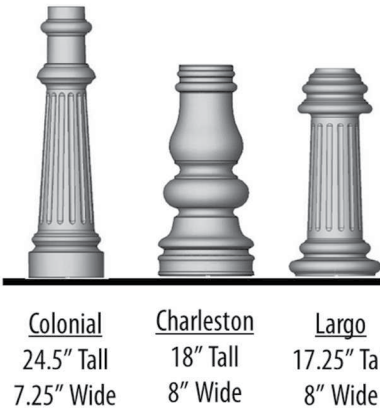

One Piece Bases Slips Over 3" Poles