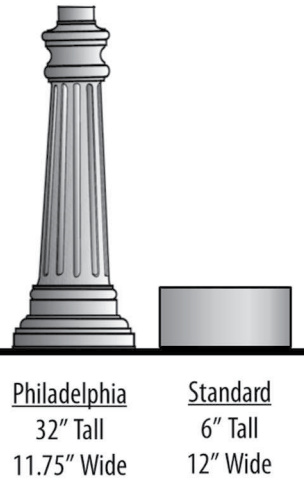

DB3 Series

3" Decorative Bases

Features

- Aluminum Spinning or Cast Construction
- For Smooth, Fluted or Serrated 3" OD Poles
- For Direct Bury and some Anchor Base Poles
- Choice of Powder Coat Colors

Ordering/Specifying Information

DB3			
Series	Type 1 1 Piece Slips Over 2 2 -Piece Wrap Around	Name Madison Brooklyn Key West Accord Colonial Charleston Largo Philadelphia Standard	Color BK Black BZ Bronze WH White GN Green CC Custom Color

One Piece Bases Slips Over 3" Poles

One Piece Bases Slips Over 3" Poles

Two Piece Wrap Around Bases Clamshells around 3" Poles

Specifications Subject to Change

PROJECT		SOUTHEAST POLES		
TYPE	QTY	TITLE 3" Decorative Bases		
NOTES		DRAWING/FILE SE Pole and Bracket Catalog.xlsx		
APPROVAL		DATE 4/26/2018	SCALE N.T.S.	SHEET 1 OF 1